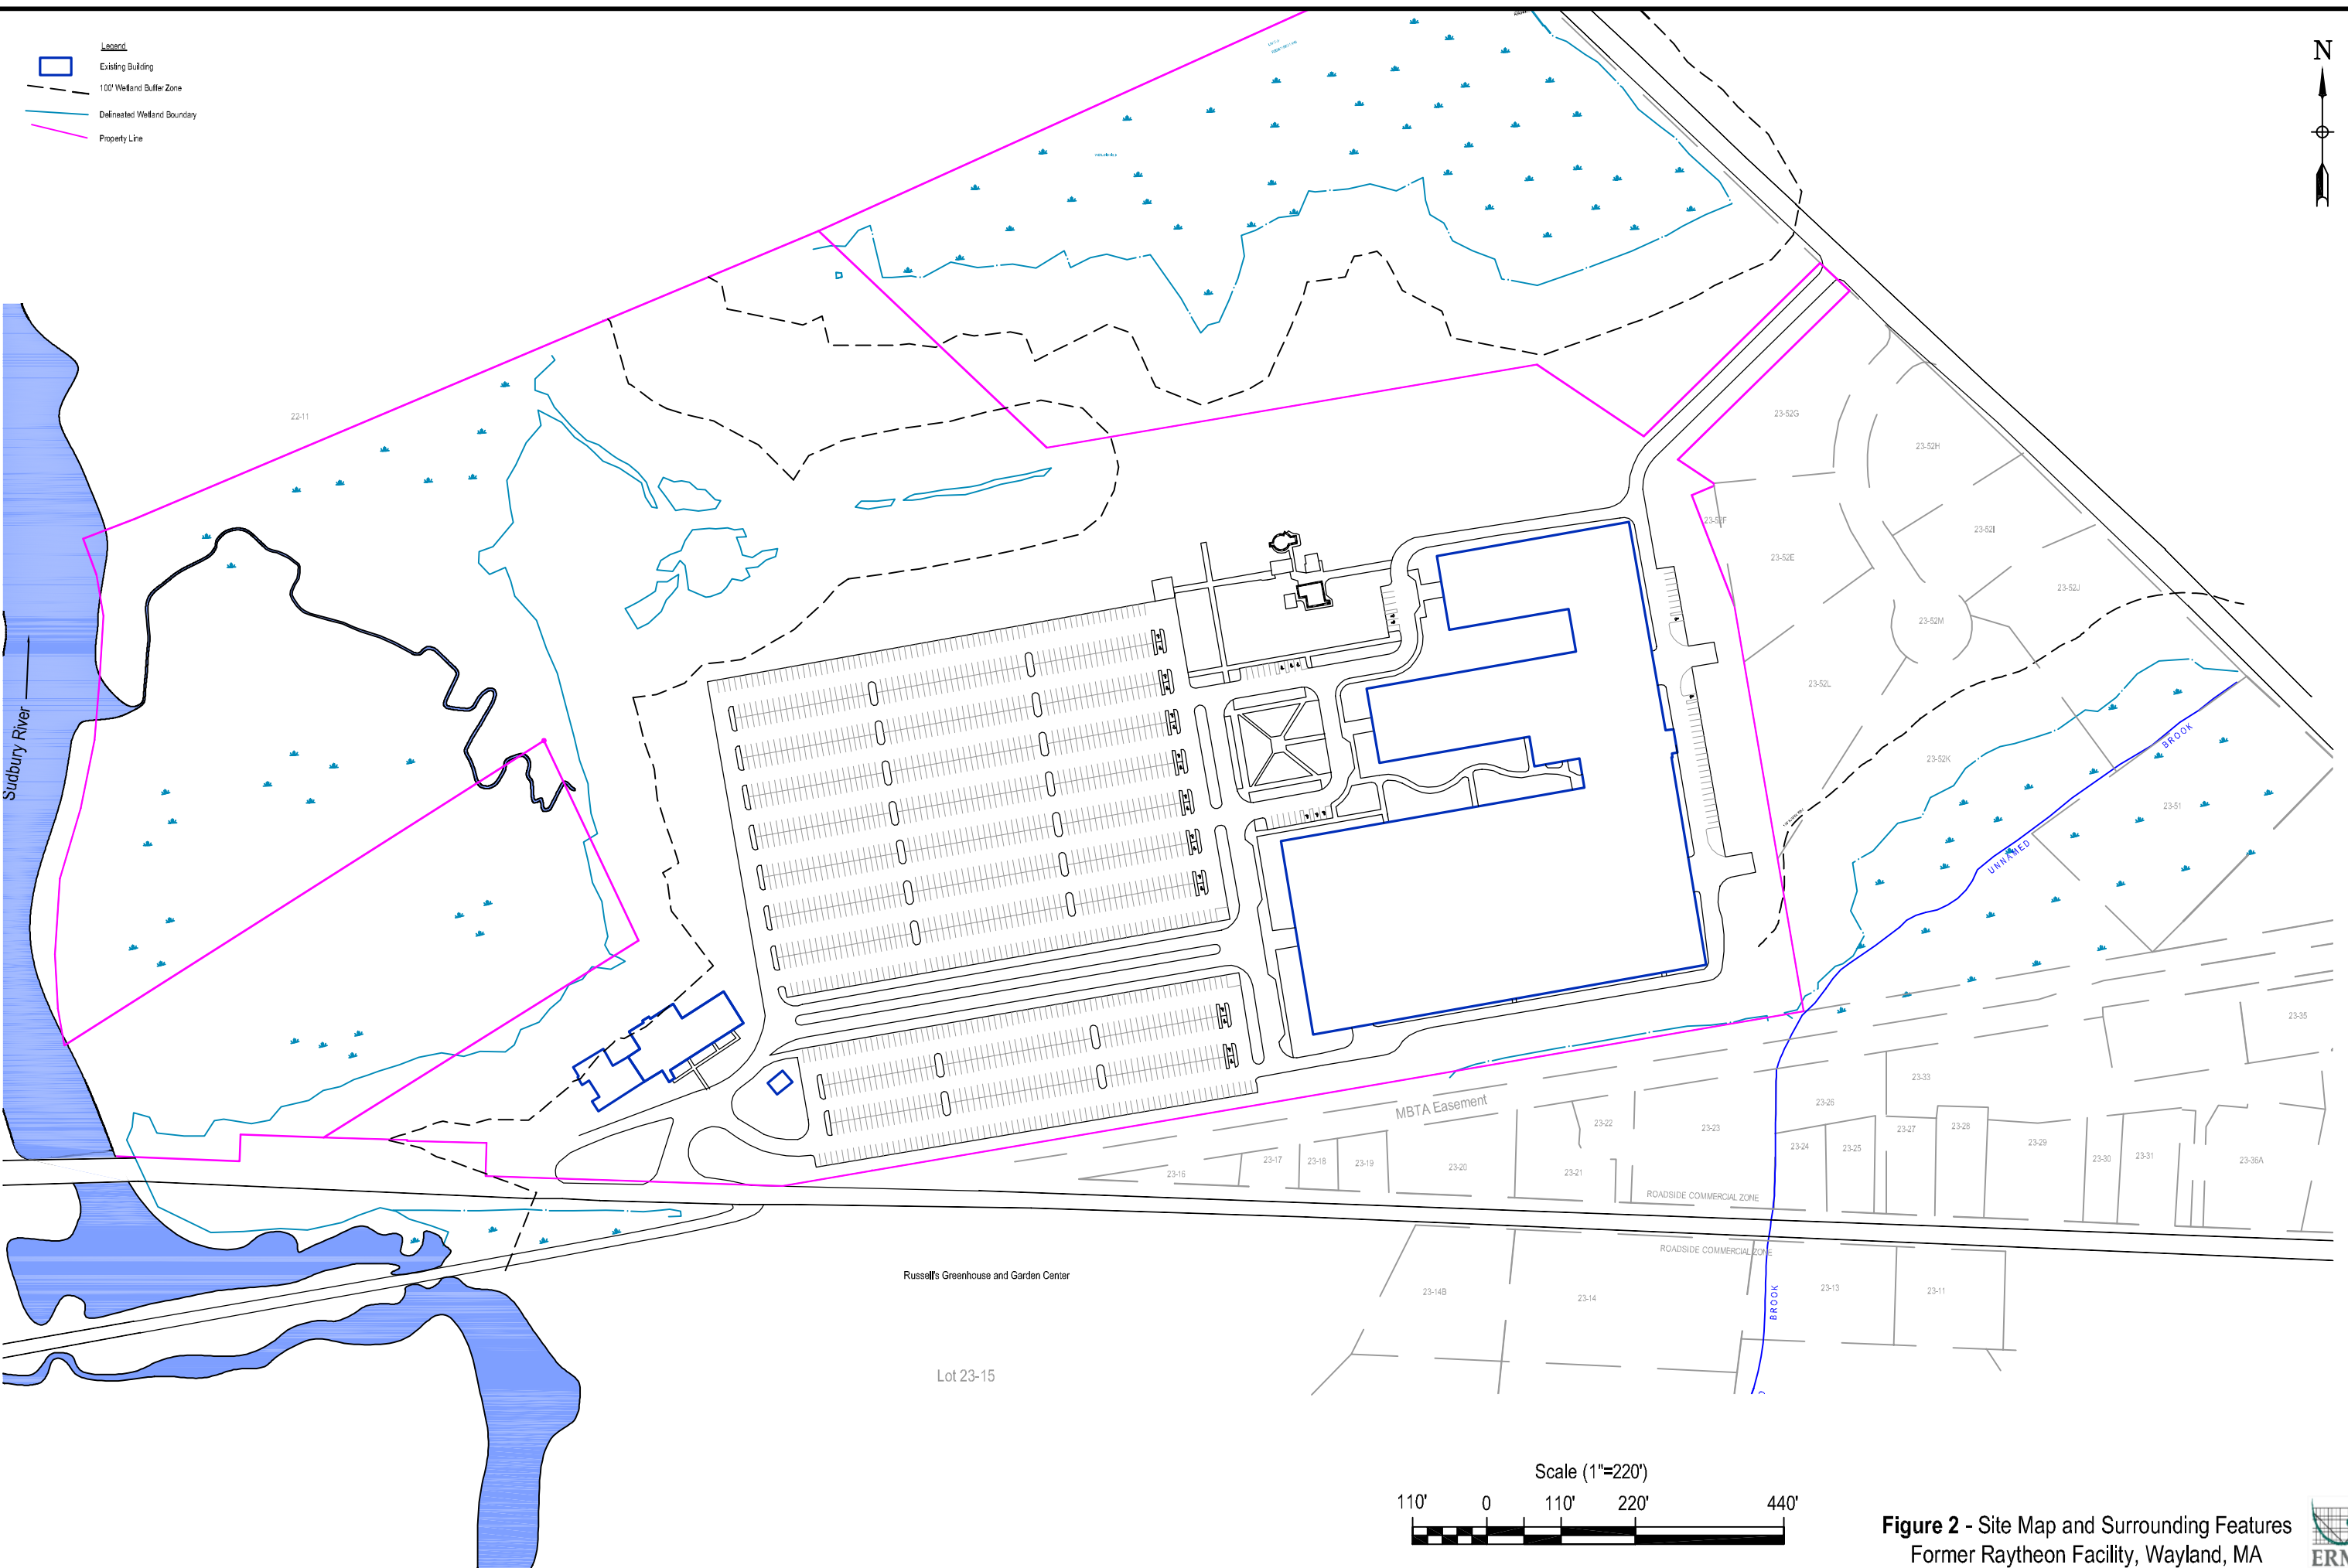

Former Raytheon Facility

Scale 1:25,000

Figure 1 - Site Locus Map
Former Raytheon Facility - Wayland, MA

- Legend
-  Existing Building
 -  100' Wetland Buffer Zone
 -  Delineated Wetland Boundary
 -  Property Line

Russell's Greenhouse and Garden Center

Lot 23-15

Figure 2 - Site Map and Surrounding Features
Former Raytheon Facility, Wayland, MA

- Legend**
- Existing Building
 - Property Line
 - Standing Water Based on 2001 Aerial
 - Delineated Wetland Boundary
 - 100' Wetland Buffer Zone
 - Monitoring Well/ Cluster Location
 - OHM Investigation Area

Figure 3- Site Layout
Former Raytheon Facility - Wayland, MA