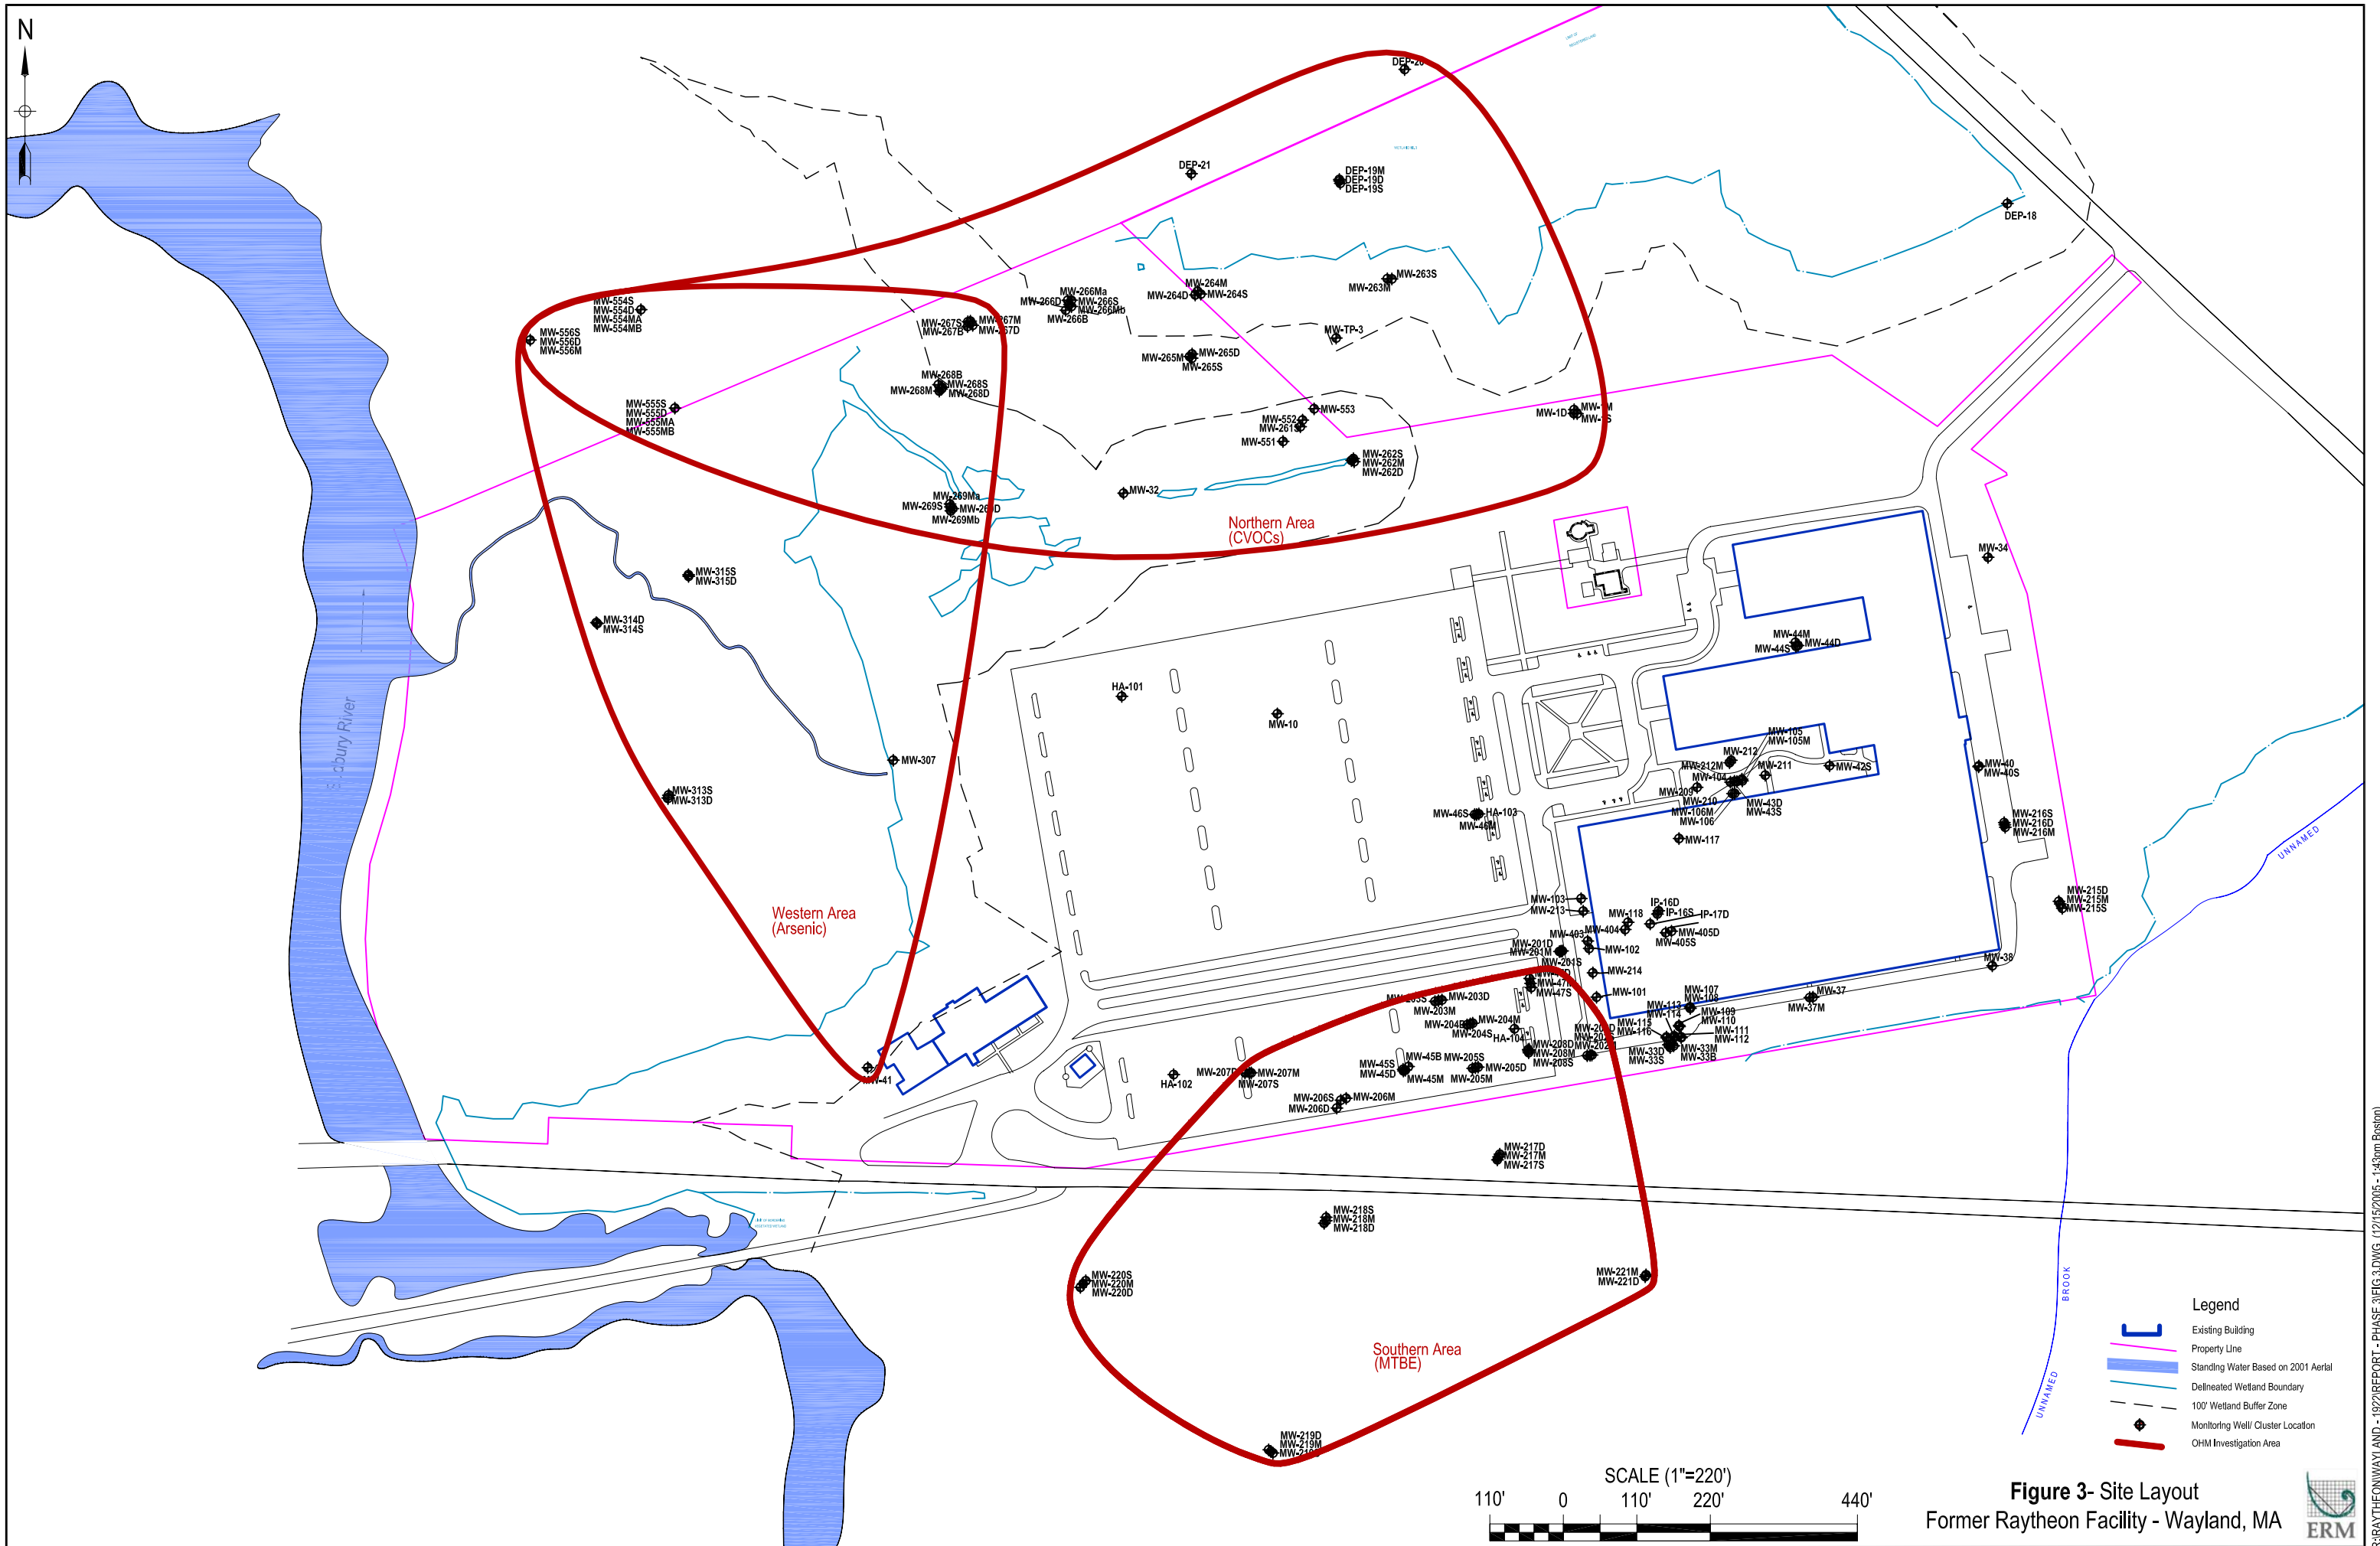

Former Raytheon Facility

Scale 1:25,000

Figure 1 - Site Locus Map
Former Raytheon Facility - Wayland, MA

- Legend
-  Existing Building
 -  100' Wetland Buffer Zone
 -  Delineated Wetland Boundary
 -  Property Line

Russell's Greenhouse and Garden Center

Lot 23-15

Figure 2 - Site Map and Surrounding Features
Former Raytheon Facility, Wayland, MA

- Legend**
- Existing Building
 - Property Line
 - Standing Water Based on 2001 Aerial
 - Delineated Wetland Boundary
 - 100' Wetland Buffer Zone
 - Monitoring Well/ Cluster Location
 - OHM Investigation Area

Figure 3- Site Layout
Former Raytheon Facility - Wayland, MA